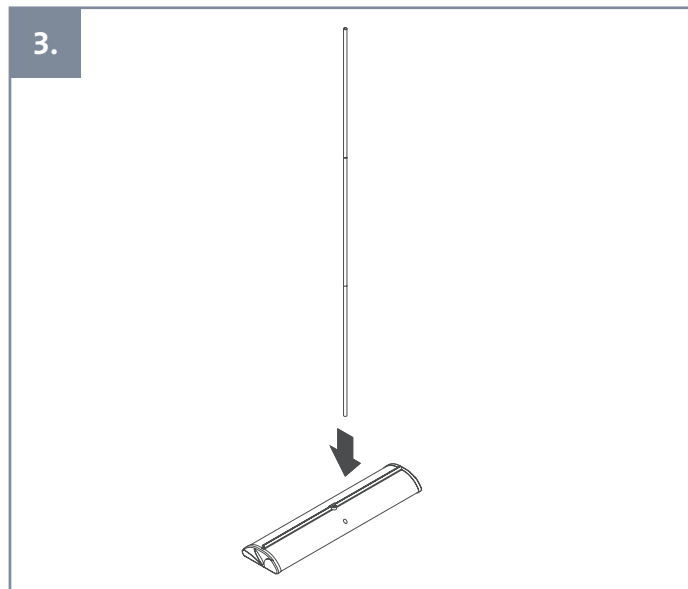

# Set-up instruction

ROLL-UP 2

STILL NEED ADVICE?  
Call us: +31 (0)71 545 5400

TOCH NOG ADVIES NODIG?  
Bel ons: 0800 - 0234567