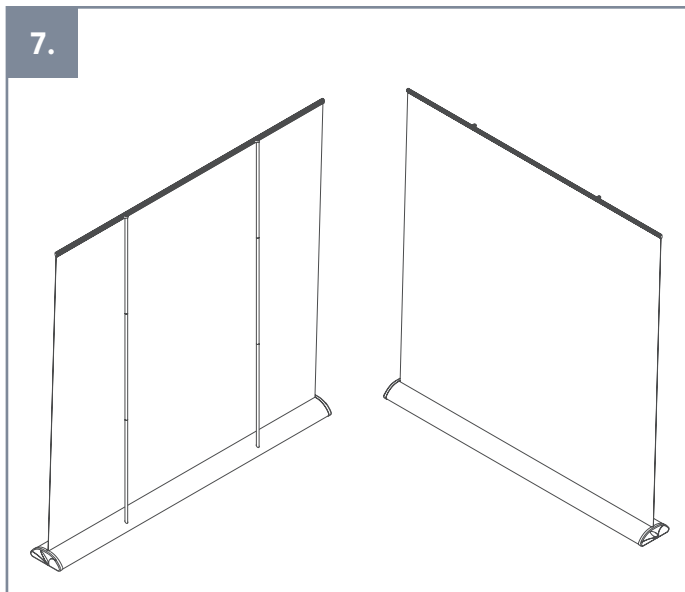

# Set-up instruction

Roll-up 2 XL

STILL NEED ADVICE?  
Call us: +31 (0)71 545 5400

TOCH NOG ADVIES NODIG?  
Bel ons: 0800 - 0234567